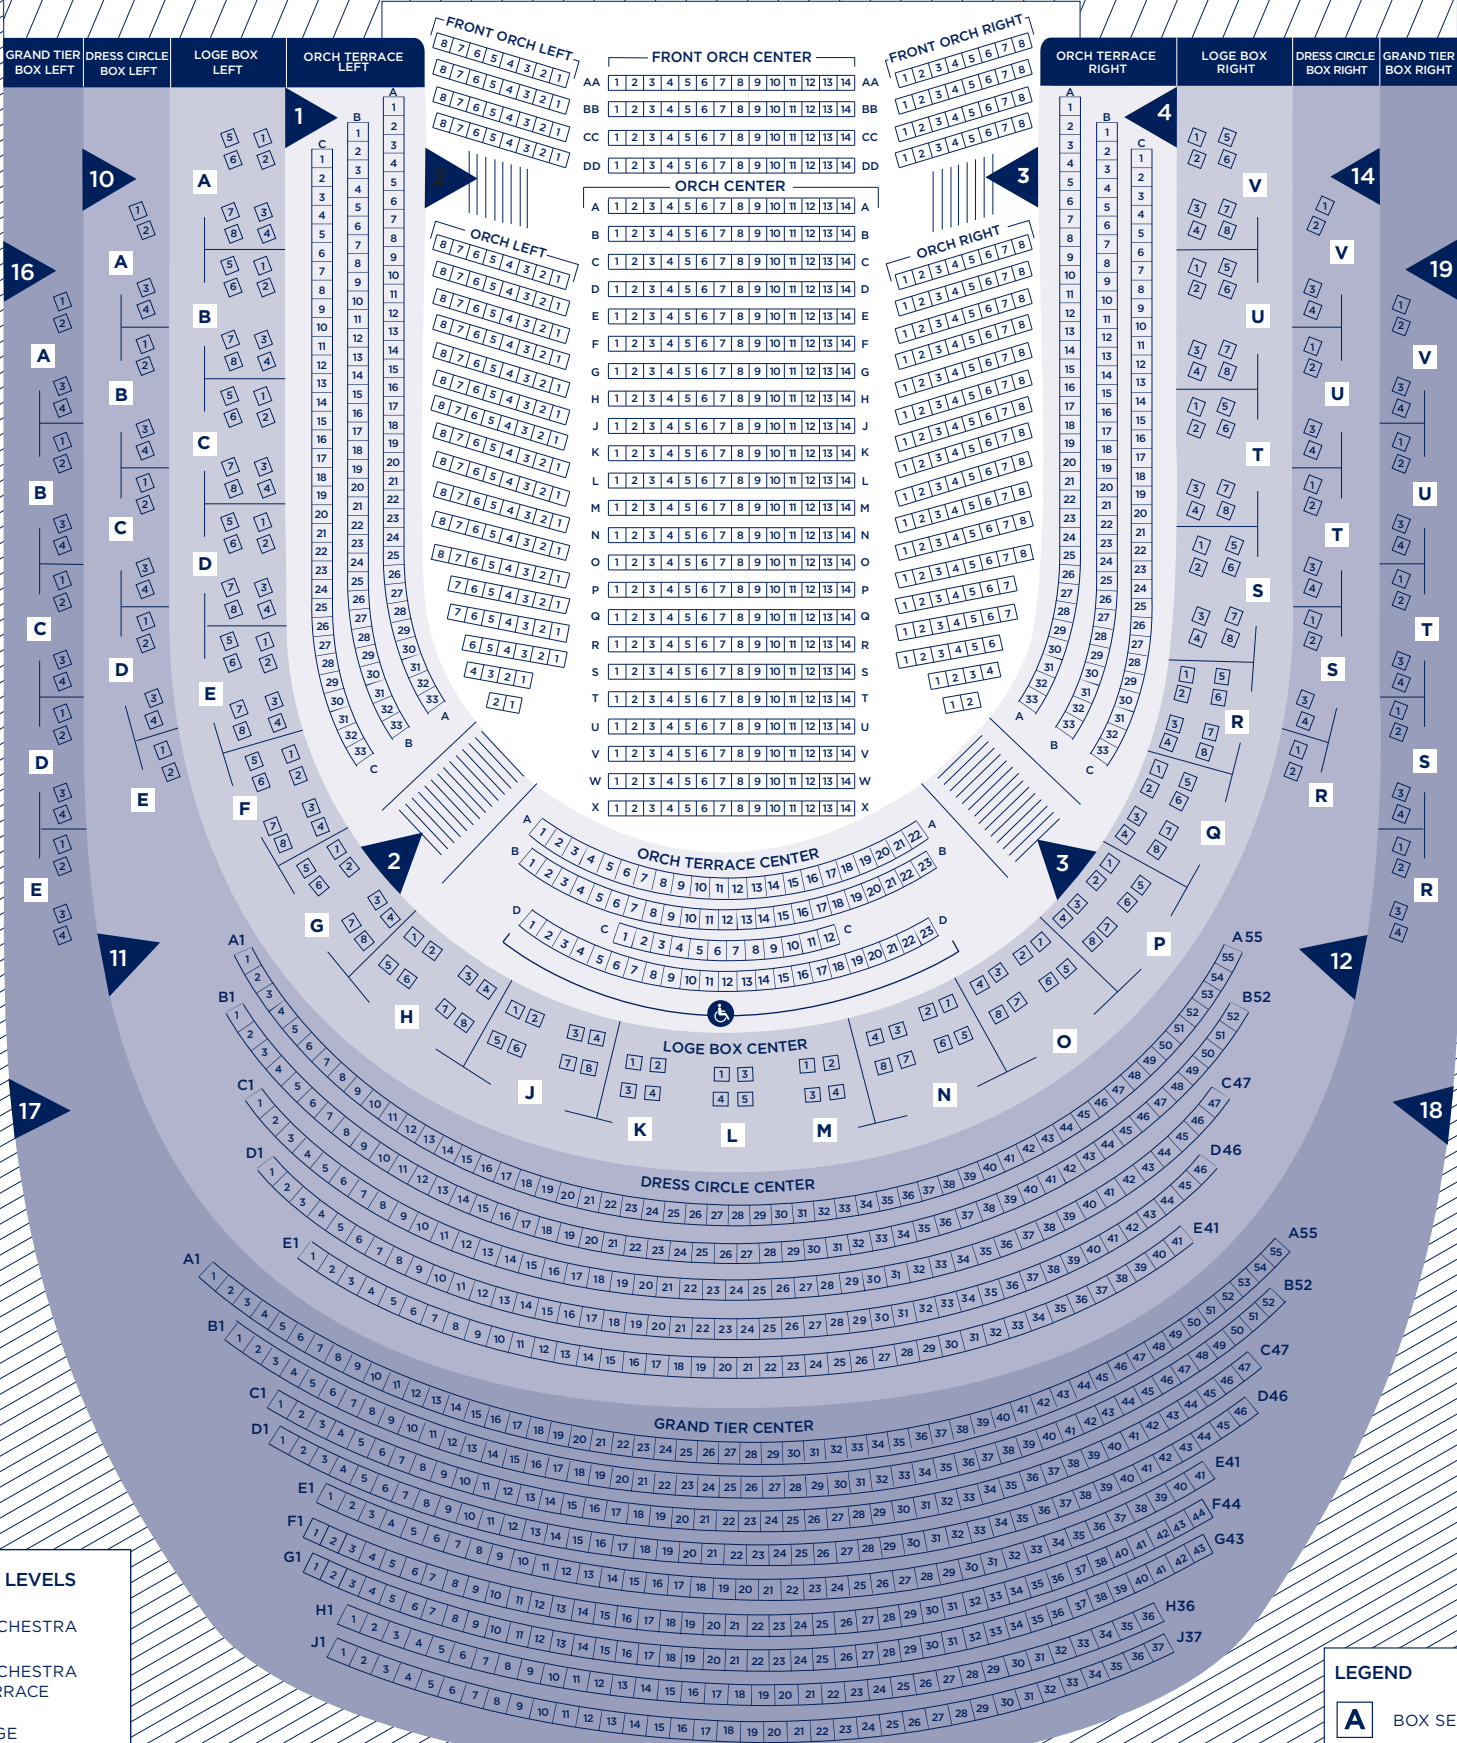

STAGE

**SEATING LEVELS**

- ORCHESTRA
- ORCHESTRA TERRACE
- LOGE
- DRESS CIRCLE
- GRAND TIER

**LEGEND**

- A** BOX SEATS
- 1** AISLE DOORS
- ≡ STAIRS

**THE EUGENE McDERMOTT CONCERT HALL SEATING MAP**